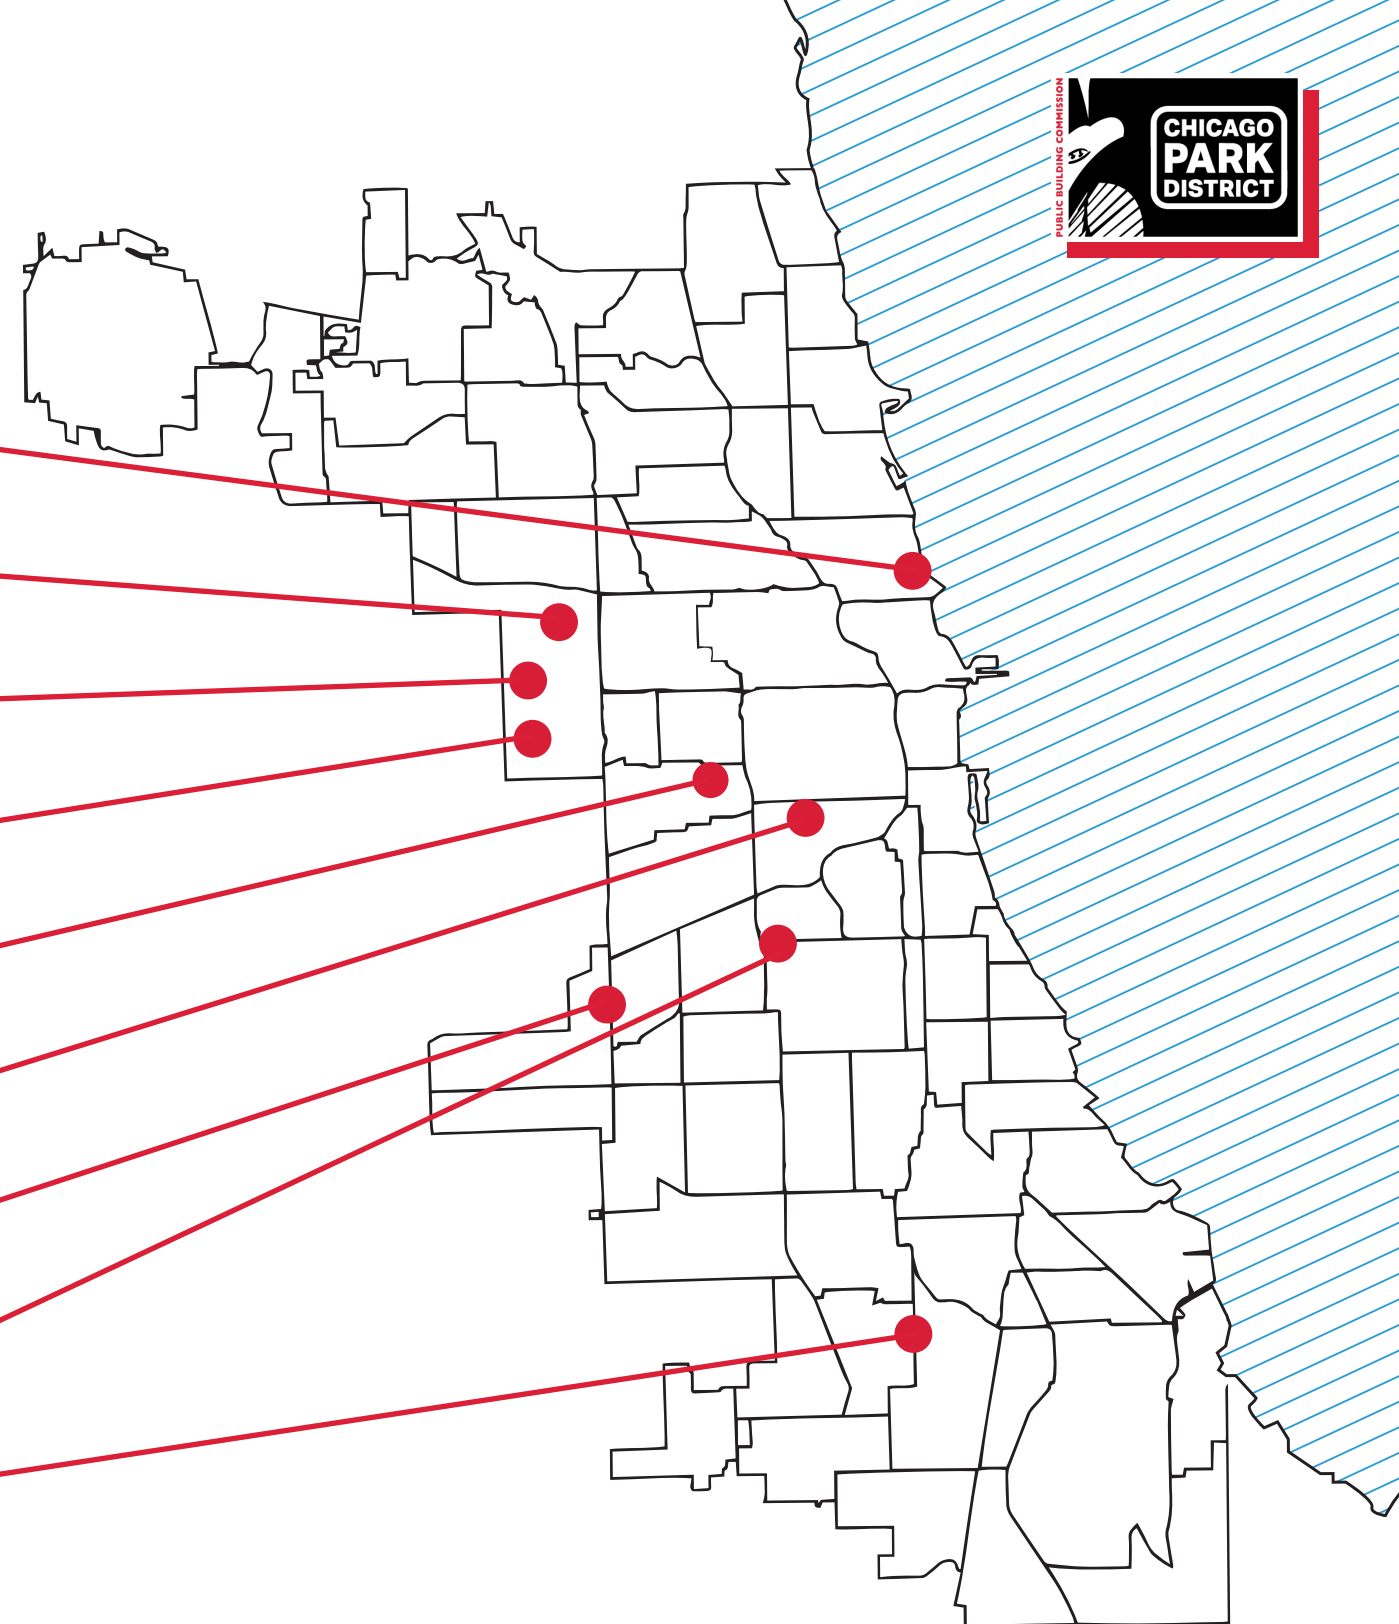

# Save Chicago's Treasures

Lincoln Park Cultural Center Rehabilitation

La Follette Park Rehabilitation

Austin Town Hall Rehabilitation

Columbus Park Rehabilitation

Douglas Park Rehabilitation

Harrison Park Rehabilitation

Archer Park Rehabilitation

McKinley Park Rehabilitation

Robichaux Park Rehabilitation

# Lincoln Park Cultural Center

# Douglas Park Fieldhouse

**Archer Park**

**McKinley Park**

**Harrison Park**