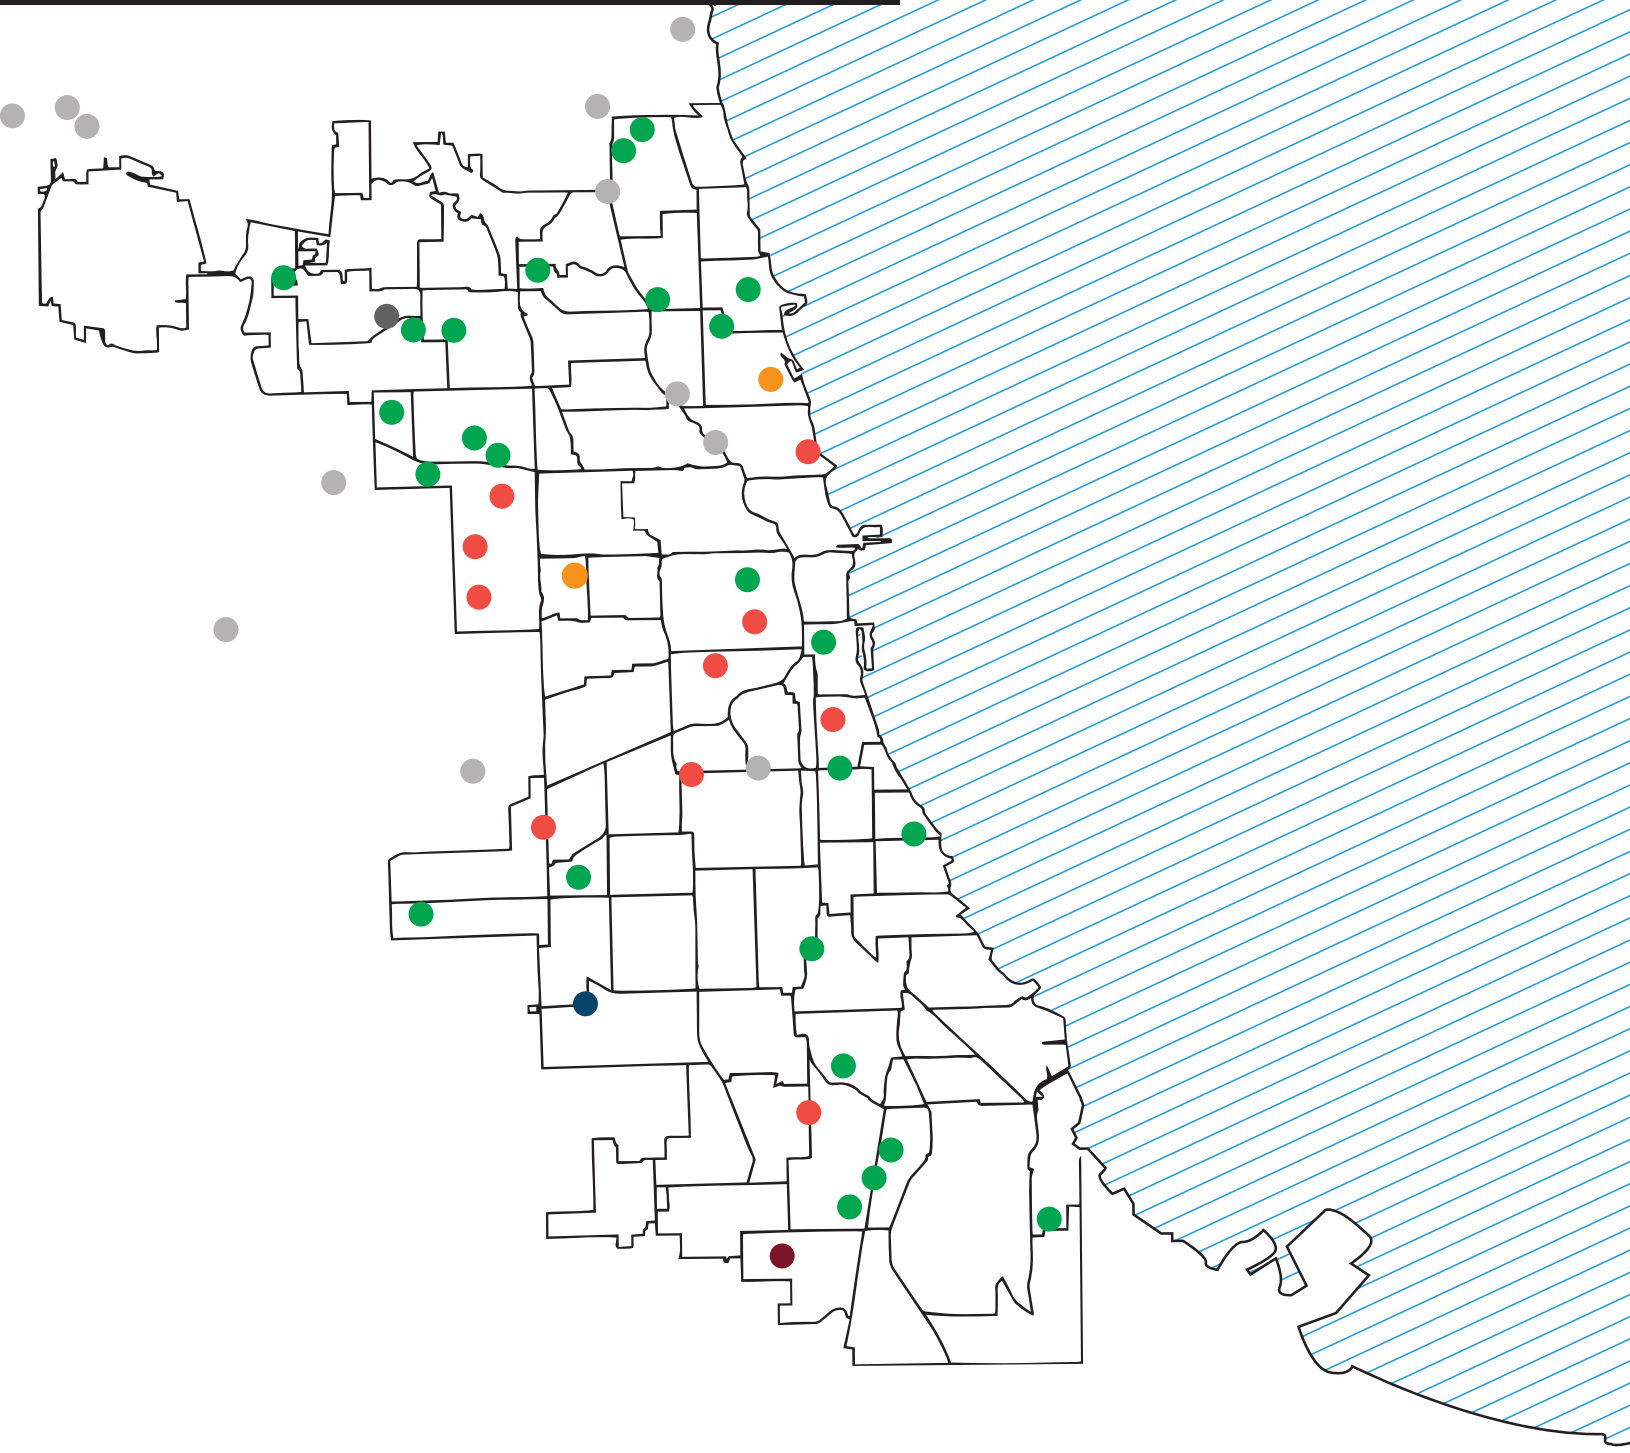

2018 Year in Review

4,679 people earned over **\$33M**
working on PBC projects completed in 2018.

Current PBC Projects

- Chicago Fire Department
- Chicago Park District
- Chicago Public Library
- Chicago Public Schools
- City Colleges of Chicago
- City of Chicago
- MWRD